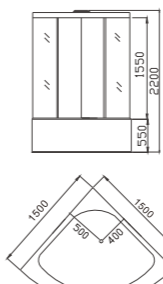

AKL-1317

Size:1350x1350x2250/mm

AKL-1318

Size:1500x1500x2250/mm

5mm front gray glass, 5mm back coated glass
5毫米前灰玻, 5毫米后镀膜玻璃

FUNCTION

- 1.Sandblasted Al frame 沙银铝材
- 2.No.5 Shower head with Circular light 5号顶喷带环形灯
- 3.No.1 control panel 1号电脑板
- 4.Fan and Speaker 带喇叭和风扇
- 5.Hot and Cold water faucet 冷热水龙头
- 6.Sharp massager 6个背部按摩喷嘴
- 7.No.2 Wheel 3号滑轮
- 8.No.4 Handle 4号拉手
- 9.Movable hand shower 升降花洒
- 10.Foot massager 足底按摩器
- 11.Double drainer 双下水

AKL-2300

Size:1500x1500x2200/mm

AKL-2300G

Size:1500x1500x2300/mm

5mm front gray glass, 5mm back coated glass
前5毫米灰玻, 后5毫米离心镀膜

FUNCTION

- 1.NO.5 Shower head 5号顶喷
- 2.Electronic circular lamp 电子环形灯
- 3.Fan 风扇
- 4.Speaker 喇叭
- 5.No.2 Computer panel 2号电脑板
- 6.Hot and cold water faucet 冷热水龙头
- 7.Sharp massager 针刺喷头
- 8.No.3 Single glass shelf 3号玻璃置物架
- 9.Movable hand shower 移动花洒
- 10.Star lamp 星光灯
11. Soap box 1号皂液器
12. Foot massager 足底按摩器
- 13.Double drainpipe 双下水
- 14.NO.3 Wheel 3号滑轮

AKL-1356
Size:700x900x2100/mm

AKL-1357G
Size:700x1000x2100/mm

5mm front clear glass,5mm white painted back glass
前面5毫米透明玻璃，后面5毫米白色喷漆玻璃

AKL-1355-G
Size:800x1000x2100/mm

5mm front clear glass,5mm white painted back glass
前面5毫米透明玻璃，后面5毫米白色喷漆玻璃