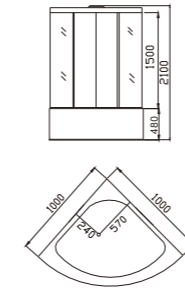

AKL-1356
Size:700x900x2100/mm

AKL-1357G
Size:700x1000x2100/mm

5mm front clear glass,5mm white painted back glass
前面5毫米透明玻璃，后面5毫米白色喷漆玻璃

AKL-1355-G
Size:800x1000x2100/mm

5mm front clear glass,5mm white painted back glass
前面5毫米透明玻璃，后面5毫米白色喷漆玻璃

AKL-1360
Size:800x1000x2100/mm

5mm front clear glass,5mm white painted back glass
前面5毫米透明玻璃，后面5毫米白色喷漆玻璃

A-007
Size:900x900x2100/mm

5mm front clear glass
5毫米白玻

FUNCTION

- 1.NO.1 Shower head 1号顶喷
- 2.Frosted lamp 磨砂灯
- 3.Fan 风扇
- 4.Speaker 喇叭
- 5.No.6Computer panel 6号电脑板
- 6.Hot and cold water faucet 冷热水龙头
- 7.Sharp massager 针刺喷头
- 8.Towel rack 毛巾杆
- 9.Common hand shower 挂头花洒
- 10.Mirror 镜子
- 11.Double drainpipe 双下水
- 12.NO.2 Wheel 2号滑轮