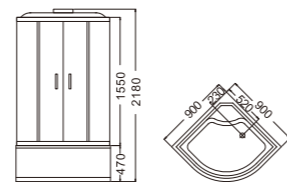

FUNCTION

1. Plastic shower panel 塑料功能柱
2. Sandblasted Al frame 沙银铝材
3. Shower head with light NO. 4号顶喷带灯
4. NO.13 Computer panel 13号电脑板
5. Fan and Speaker 带喇叭、风扇
6. Hot and cold water faucet 冷热水龙头
7. Sharp massager 6个背部按摩喷嘴
8. NO.2 Wheel 2号滑轮
9. NO.3 Handle 3号拉手
10. NO.2 glass shelf 2号单层置物架
11. Hand shower 挂头花洒
12. Foot massager 足底按摩器
13. Double drainpipe 双下水

L-501-C
Size:900x900x2180/mm
L-503-C
Size:1000x1000x2180/mm