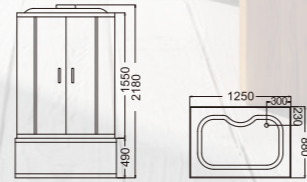

5mm front gray glass, 5mm back coated glass
前5毫米灰玻, 后5毫米离心镀膜

FUNCTION

1. Glass shower panel 玻璃功能柱
2. Sandblasted Al frame 沙银铝材
3. Shower head with light NO. 4号顶喷带灯
4. NO.13 Computer panel 13号电脑板
5. Fan and Speaker 带喇叭、风扇
6. Star lamp 带星光灯
7. Hot and cold water faucet 冷热水龙头
8. Sharp massager 3个背部按摩喷嘴
9. NO.2 Wheel 2号滑轮
10. NO.3 Handle 3号拉手
11. NO.2 glass shelf 2号单层置物架
12. Hand shower 挂头花洒
13. Foot massager 足底按摩器
14. Double drainpipe 双下水

5mm front gray glass, 5mm back coated glass
5毫米前灰玻, 5毫米后镀膜玻璃

FUNCTION

1. Glass shower panel 玻璃功能柱
2. Sandblasted Al frame 沙银铝材
3. No.4 Shower head with light 4号顶喷带灯
4. Star light 带星光灯
5. No.13 control panel 13号电脑板
6. Fan and Speaker 带喇叭和风扇
7. Hot and Cold water faucet 冷热水龙头
8. Sharp massager 3个背部按摩喷嘴
9. No.2 Wheel 2号滑轮
10. No.3 Handle 3号拉手
11. No.2 glass shelf 2号置物架
12. Foot Massager 带足底按摩器
13. Hand shower 挂头花洒
14. Double drainer 双下水

5mm front gray glass, 5mm back coated glass
5毫米前灰玻, 5毫米后镀膜玻璃

FUNCTION

1. Plastic shower panel 塑料功能柱
2. Sandblasted Al frame 沙银铝材
3. No.4 Shower head with light 4号顶喷带灯
4. No.13 control panel 13号电脑板
5. Fan and Speaker 带喇叭和风扇
6. Hot and Cold water faucet 冷热水龙头
7. Sharp massager 6个背部按摩喷嘴
8. No.2 Wheel 2号滑轮
9. No.3 Handle 3号拉手
10. No.2 glass shelf 2号置物架
11. Foot Massager 带足底按摩器
12. Hand shower 挂头花洒
13. Double drainer 双下水

5mm front gray glass, 5mm back coated glass
5毫米前灰玻, 5毫米后镀膜玻璃

FUNCTION

1. Plastic shower panel 塑料功能柱
2. Sandblasted Al frame 沙银铝材
3. No.4 Shower head with light 4号顶喷带灯
4. No.13 control panel 13号电脑板
5. Fan and Speaker 带喇叭和风扇
6. Hot and Cold water faucet 冷热水龙头
7. Sharp massager 6个背部按摩喷嘴
8. No.2 Wheel 2号滑轮
9. No.3 Handle 3号拉手
10. No.2 glass shelf 2号置物架
11. Foot Massager 带足底按摩器
12. Hand shower 挂头花洒
13. Double drainer 双下水