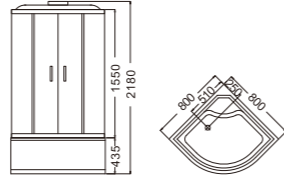

L-500-A-YD
Size:800x800x2180/mm
L-501-A-YD
Size:900x900x2180/mm
L-503-A-YD
Size:1000x1000x2180/mm

5mm front gray glass, 5mm back painted glass
5毫米前灰玻,5毫米后喷漆玻璃

FUNCTION

- 1.Aluminium shower panel 铝材功能柱
- 2.Sandblasted Al frame 沙银铝材
- 3.No.4 Shower head with light 4号顶喷带灯
- 4.No.13 control panel 13号电脑板
- 5.Star light 带星光灯
- 6.Fan and Speaker 带喇叭和风扇
- 7.Hot and Cold water faucet 冷热水龙头
- 8.Sharp massager 3个背部按摩喷嘴
- 9.No.2 Wheel 3号滑轮
- 10.No.3 Handle 3号拉手
- 11.Hand shower 挂头花洒
- 12.No. 2 Glass shelf 2号置物架
- 13.Foot massager 足底按摩器
- 14.Back pillow 带腰垫
- 15.Seat 座凳
- 16.Single drainer 单下水