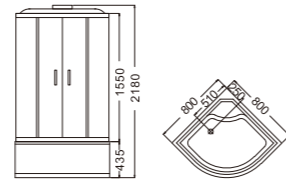

L-500-APS
Size:800x800x2130/mm
L-501-APS
Size:900x900x2130/mm
L-503-APS
Size:1000x1000x2130/mm