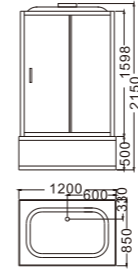

L-1207
Size:800x1000x2150/mm
L-1208
Size:800x900x2150/mm

8mm front clear glass, 6mm spray-painted back glass
8毫米白玻,后6毫米喷漆玻璃

FUNCTION

- 1.Square shower head with 2pcs LED light 方形顶喷,2个LED灯
- 2.Sandblasted AL frame 沙银铝材
- 3.Fan and Speaker 带喇叭、风扇
- 4.NO.23 Computer panel 23号电脑板
- 5.Hot and cold water faucet 冷热水龙头
- 6.Sharp massager 6个背部按摩喷嘴
- 7.Movable hand shower 移动花洒
- 8.Stainless steel handle 不锈钢拉手
- 9.Single drainpipe 单下水

L-519-C-2
Size:900x900x2150/mm
L-520-C-2
Size:1000x1000x2150/mm
5mm front clear glass,5mm white painted back glass
前面5毫米透明玻璃, 后面5毫米白色喷漆玻璃

L-5521
Size:800x1200x2150/mm
5mm front clear glass,5mm white painted back glass
前面5毫米透明玻璃, 后面5毫米白色喷漆玻璃

L-527-CX-2
Size:850x900x2150/mm
L-528-CX-2
Size:850x1000x2150/mm
5mm front clear glass,5mm white painted back glass
前面5毫米透明玻璃, 后面5毫米白色喷漆玻璃

L-529-CX-2
Size:850x1200x2150/mm
5mm front clear glass,5mm white painted back glass
前面5毫米透明玻璃, 后面5毫米白色喷漆玻璃