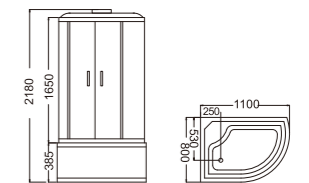

L-501-CS
Size:900x900x2180/mm
L-503-CS
Size:1000x1000x2180/mm

5mm front gray glass, 5mm back coated glass
前5毫米灰玻, 后5毫米离心镀膜

FUNCTION

1. Plastic shower panel 塑料功能柱
2. Sandblasted Al frame 沙银铝材
3. Shower head with light NO. 4号顶喷带灯
4. NO.13 Computer panel 13号电脑板
5. Fan and Speaker 带喇叭、风扇
6. Hot and cold water faucet 冷热水龙头
7. Sharp massager 6个背部按摩喷嘴
8. NO.2 Wheel 2号滑轮
9. NO.3 Handle 3号拉手
10. NO.2 glass shelf 2号单层置物架
11. Hand shower 挂头花洒
12. Foot massager 足底按摩器
13. with seat 带坐凳
14. Single drainpipe 单下水

L-505-A (L)
Size:800x1100x2180/mm
L-506-A (L)
Size:800x1200x2180/mm

5mm front gray glass, 5mm back coated glass
前5毫米灰玻, 后5毫米离心镀膜

FUNCTION

- 1.Glass shower panel 玻璃功能柱
- 2.Sandblasted Al frame 沙银铝材
- 3.Shower head with light NO. 4号顶喷带灯
- 4.NO.13 Computer panel 13号电脑板
- 5.Fan and Speaker 带喇叭、风扇
- 6.Star lamp 带星光灯
- 7.Hot and cold water faucet 冷热水龙头
- 8.Sharp massager 3个背部按摩喷嘴
- 9.NO.2 Wheel 2号滑轮
- 10.NO.3 Handle 3号拉手
- 11.NO.2 glass shelf 2号单层置物架
- 12.Hand shower 挂头花洒
- 13.Foot massager 足底按摩器
- 14.Double drainpipe 双下水

L-505-APS(L)
Size:800x1100x2130/mm
L-506-APS(L)
Size:800x1200x2130/mm

4mm front gray glass, 4mm back painted glass, tempered glass
前4毫米灰玻, 后4毫米喷漆玻璃

FUNCTION

- 1.Plastic shower panel 塑料功能柱
- 2.Sandblasted Al frame 沙银铝材
- 3.No.1 Shower head 1号顶喷
- 4.Top light 顶灯
- 5.No.13 control panel 13号电脑板
- 6.Fan and Speaker 带喇叭和风扇
- 7.Hot and Cold water faucet 冷热水龙头
- 8.Sharp massager 6个背部按摩喷嘴
- 9.No.2 Wheel 2号滑轮
- 10.No.1 Handle 1号拉手
- 11.No.5 glass shelf 5号置物架
- 12.Hand shower 挂头花洒
- 13.With Mirror 带镜子
- 14.Double drainer 双下水