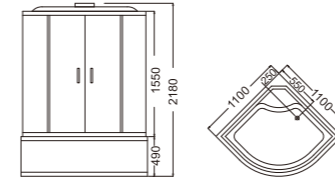

L-505-C (L)
Size:800x1100x2180/mm
L-506-C (L)
Size:800x1200x2180/mm

5mm front gray glass, 5mm back coated glass
5毫米前灰玻, 5毫米后镀膜玻璃

FUNCTION

- 1.Glass shower panel 玻璃功能柱
- 2.Sandblasted Al frame 沙银铝材
- 3.No.4 Shower head with light 4号顶喷带灯
- 4.Star light 带星光灯
- 5.No.13 control panel 13号电脑板
- 6.Fan and Speaker 带喇叭和风扇
- 7.Hot and Cold water faucet 冷热水龙头
- 8.Sharp massager 3个背部按摩喷嘴
- 9.No.2 Wheel 2号滑轮
- 10.No.3 Handle 3号拉手
- 11.No.2 glass shelf 2号置物架
- 12.Foot Massager 带足底按摩器
- 13.Hand shower 挂头花洒
- 14.Single drainer 单下水

L-505-CS (L)
Size:800x1100x2180/mm
L-506-CS (L)
Size:800x1200x2180/mm

5mm front gray glass, 5mm back coated glass
前5毫米灰玻, 后5毫米离心镀膜

FUNCTION

1. Plastic shower panel 塑料功能柱
2. Sandblasted Al frame 沙银铝材
3. Shower head with light NO. 4号顶喷带灯
4. NO.13 Computer panel 13号电脑板
5. Fan and Speaker 带喇叭、风扇
6. Hot and cold water faucet 冷热水龙头
7. Sharp massager 6个背部按摩喷嘴
8. NO.2 Wheel 2号滑轮
9. NO.3 Handle 3号拉手
10. NO.2 glass shelf 2号单层置物架
11. Hand shower 挂头花洒
12. Foot massager 足底按摩器
13. Single drainpipe 单下水
14. with seat 带坐凳

L-508-AS
Size:1100x1100x2180/mm
L-509-AS
Size:1200x1200x2180/mm

5mm front gray glass, 5mm back coated glass
前5毫米灰玻, 后5毫米离心镀膜

FUNCTION

1. Plastic shower panel 塑料功能柱
2. Sandblasted Al frame 沙银铝材
3. Shower head with light NO. 4号顶喷带灯
4. NO.13 Computer panel 13号电脑板
5. Fan and Speaker 带喇叭、风扇
6. Hot and cold water faucet 冷热水龙头
7. Sharp massager 6个背部按摩喷嘴
8. NO.3 Wheel 3号滑轮
9. NO.3 Handle 3号拉手
10. NO.2 glass shelf 2号单层置物架
11. Hand shower 挂头花洒
12. Foot massager 足底按摩器
13. Double drainpipe 双下水