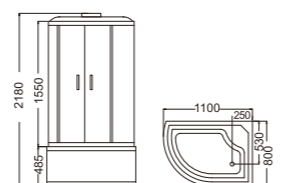

L-505-A (L)
Size:800x1100x2180/mm
L-506-A (L)
Size:800x1200x2180/mm

5mm front gray glass, 5mm back coated glass
前5毫米灰玻, 后5毫米离心镀膜

FUNCTION

- 1.Glass shower panel 玻璃功能柱
- 2.Sandblasted Al frame 沙银铝材
- 3.Shower head with light NO. 4号顶喷带灯
- 4.NO.13 Computer panel 13号电脑板
- 5.Fan and Speaker 带喇叭、风扇
- 6.Star lamp 带星光灯
- 7.Hot and cold water faucet 冷热水龙头
- 8.Sharp massager 3个背部按摩喷嘴
- 9.NO.2 Wheel 2号滑轮
- 10.NO.3 Handle 3号拉手
- 11.NO.2 glass shelf 2号单层置物架
- 12.Hand shower 挂头花洒
- 13.Foot massager 足底按摩器
- 14.Double drainpipe 双下水

L-505-APS(L)
Size:800x1100x2130/mm
L-506-APS(L)
Size:800x1200x2130/mm

4mm front gray glass, 4mm back painted glass, tempered glass
前4毫米灰玻, 后4毫米喷漆玻璃

FUNCTION

- 1.Plastic shower panel 塑料功能柱
- 2.Sandblasted Al frame 沙银铝材
- 3.No.1 Shower head 1号顶喷
- 4.Top light 顶灯
- 5.No.13 control panel 13号电脑板
- 6.Fan and Speaker 带喇叭和风扇
- 7.Hot and Cold water faucet 冷热水龙头
- 8.Sharp massager 6个背部按摩喷嘴
- 9.No.2 Wheel 2号滑轮
- 10.No.1 Handle 1号拉手
- 11.No.5 glass shelf 5号置物架
- 12.Hand shower 挂头花洒
- 13.With Mirror 带镜子
- 14.Double drainer 双下水

L-505-AS (L)
Size:800x1100x2180/mm
L-506-AS (L)
Size:800x1200x2180/mm

5mm front gray glass, 5mm back coated glass
前5毫米灰玻, 后5毫米离心镀膜

FUNCTION

- 1.Plastic shower panel 塑料功能柱
- 2.Sandblasted Al frame 沙银铝材
- 3.Shower head with light NO. 4号顶喷带灯
- 4.NO.13 Computer panel 13号电脑板
- 5.Fan and Speaker 带喇叭、风扇
- 6.Hot and cold water faucet 冷热水龙头
- 7.Sharp massager 6个背部按摩喷嘴
- 8.NO.2 Wheel 2号滑轮
- 9.NO.3 Handle 3号拉手
- 10.NO.2 glass shelf 2号单层置物架
- 11.Hand shower 挂头花洒
- 12.Foot massager 足底按摩器
- 13.Double drainpipe 双下水