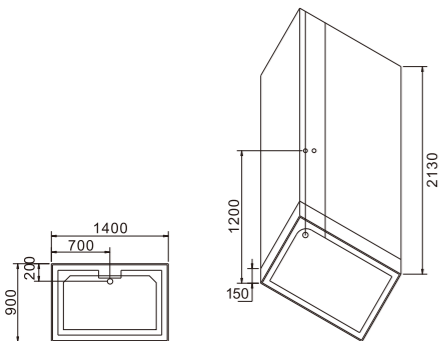

量身定做个性服务

L-539-C
Size:900x1400x2150/mm
玻璃厚度:5mm
Glass Thickness:5mm

L-545-8
Size:800X800X2150/mm
L-545-9
Size:900X900X2150/mm
L-545-10
Size:1000X1000X2150/mm
L-545-11
Size:1100x1100x2150/mm
L-545-12
Size:1200x1200x2150/mm

- L-545-8-10 (R)**
Size:800X1000X2150/mm
- L-545-8-11 (R)**
Size:800X1100X2150/mm
- L-545-8-12 (R)**
Size:800X1200X2150/mm
- L-545-9-10 (R)**
Size:900X1000X2150/mm
- L-545-9-11 (R)**
Size:900X1100X2150/mm
- L-545-9-12 (R)**
Size:900X1200X2150/mm