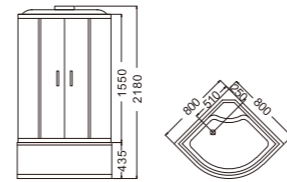

FUNCTION

1. Glass shower panel 玻璃功能柱
2. Sandblasted Al frame 沙银铝材
3. Shower head with light NO. 4号顶喷带灯
4. NO.13 Computer panel 13号电脑板
5. Fan and Speaker 带喇叭、风扇
6. Hot and cold water faucet 冷热水龙头
7. Sharp massager 3个背部按摩喷嘴
8. NO.2 Wheel 2号滑轮
9. NO.3 Handle 3号拉手
10. NO.2 glass shelf 2号单层置物架
11. Hand shower 挂头花洒
12. Double drainpipe 双下水

L-500-C-2
Size:800x800x2180/mm
L-501-C-2
Size:900x900x2180/mm
L-503-C-2
Size:1000x1000x2180/mm