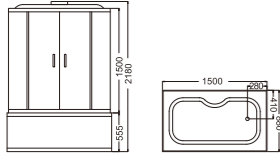

L-512-A
Size:880x1500x2180/mm
L-513-A
Size:880x1700x2180/mm

5mm front gray glass, 5mm back coated glass
前5毫米灰玻, 后5毫米离心镀膜

FUNCTION

- 1.Glass shower panel 玻璃功能柱
- 2.Sandblasted Al frame 沙银铝材
- 3.Shower head with light NO. 4号顶喷带灯
- 4.NO.13 Computer panel 13号电脑板
- 5.Fan and Speaker 带喇叭、风扇
- 6.Star lamp 带星光灯
- 7.Hot and cold water faucet 冷热水龙头
- 8.Sharp massager 3个背部按摩喷嘴
- 9.NO.2 Wheel 2号滑轮
- 10.NO.3 Handle 3号拉手
- 11.NO.2 glass shelf 2号单层置物架
- 12.Hand shower 挂头花洒
- 13.Foot massager 足底按摩器
- 14.Double drainpipe 双下水
- 15.No.3Pillow 3号枕头

荡漾生命的激情

Passion of life popples

惊叹的不只是造型与结构, 因为有意念的灵魂在空间里流通迂回, 所以款款情深, 荡漾着生命的活力、激情。

What marvelous is not only shape and structure, because soul shuttles to and fro in the space. So each style is beloved, poppling with vitality and passion of life.

L-512-APS
Size:880x1500x2180/mm
L-513-APS
Size:880x1700x2180/mm

4mm front grey glass, 4mm black painted back glass
前4毫米灰玻, 后4毫米喷漆玻璃
No.3 Pillow 3号枕头