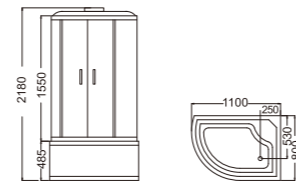

L-501-C
Size:900x900x2180/mm
L-503-C
Size:1000x1000x2180/mm

5mm front gray glass, 5mm back coated glass, tempered glass
前5毫米灰玻, 后5毫米镀膜玻璃, 钢化玻璃

FUNCTION

1. Glass Central panel 玻璃功能柱
2. Sandblasted Al frame 沙银铝材
3. Shower head with light No.4 -- 4号顶喷带灯
4. Computer control panel No.13 -- 13号电脑板
5. Fan and speaker 喇叭和风扇
6. Star lamp 星光灯
7. Hot and cold water faucet 冷热水龙头
8. Back sharp massager 3个背部按摩喷嘴
9. Wheel No.2 -- 2号滑轮
10. Handle No.3 -- 3号拉手
11. single glass shelf 单层置物架
12. Hand shower 花洒
13. Foot massage 足底按摩器
14. with seat 带坐凳
15. Single drainpipe 单下水

L-501-CS
Size:900x900x2180/mm
L-503-CS
Size:1000x1000x2180/mm

5mm front gray glass, 5mm back coated glass
前5毫米灰玻, 后5毫米离心镀膜

FUNCTION

1. Plastic shower panel 塑料功能柱
2. Sandblasted Al frame 沙银铝材
3. Shower head with light NO. 4号顶喷带灯
4. NO.13 Computer panel 13号电脑板
5. Fan and Speaker 带喇叭、风扇
6. Hot and cold water faucet 冷热水龙头
7. Sharp massager 6个背部按摩喷嘴
8. NO.2 Wheel 2号滑轮
9. NO.3 Handle 3号拉手
10. NO.2 glass shelf 2号单层置物架
11. Hand shower 挂头花洒
12. Foot massager 足底按摩器
13. with seat 带坐凳
14. Single drainpipe 单下水

L-505-A (L)
Size:800x1100x2180/mm
L-506-A (L)
Size:800x1200x2180/mm

5mm front gray glass, 5mm back coated glass
前5毫米灰玻, 后5毫米离心镀膜

FUNCTION

- 1.Glass shower panel 玻璃功能柱
- 2.Sandblasted Al frame 沙银铝材
- 3.Shower head with light NO. 4号顶喷带灯
- 4.NO.13 Computer panel 13号电脑板
- 5.Fan and Speaker 带喇叭、风扇
- 6.Star lamp 带星光灯
- 7.Hot and cold water faucet 冷热水龙头
- 8.Sharp massager 3个背部按摩喷嘴
- 9.NO.2 Wheel 2号滑轮
- 10.NO.3 Handle 3号拉手
- 11.NO.2 glass shelf 2号单层置物架
- 12.Hand shower 挂头花洒
- 13.Foot massager 足底按摩器
- 14.Double drainpipe 双下水