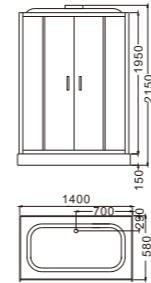

FUNCTION

- 1.Glass shower panel 玻璃功能柱
- 2.Sandblasted Al frame 沙银铝材
- 3.Shower head with light NO. 4号顶喷带灯
- 4.NO.13 Computer panel 13号电脑板
- 5.Fan and Speaker 带喇叭、风扇
- 6.Hot and cold water faucet 冷热水龙头
- 7.Sharp massager 6个背部按摩喷嘴
- 8.NO.2 Wheel 2号滑轮
- 9.NO.3 Handle 3号拉手
- 10.glass shelf 玻璃置物架
- 11.Hand shower 挂头花洒
- 12.Single drainpipe 单下水

L-530-AX-2
Size:850x1300x2150/mm
L-531-AX-2
Size:850x1400x2150/mm
L-532-AX-2
Size:850x1500x2150/mm
L-533-AX-2
Size:850x1700x2150/mm