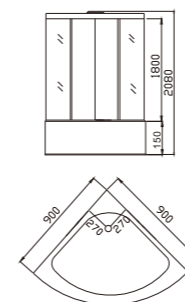

FUNCTION

- 1.NO.1 Shower head 1号顶喷
- 2.Frosted lamp 磨砂灯
- 3.Fan 风扇
- 4.Speaker 喇叭
- 5.No.6Computer panel 6号电脑板
- 6.Hot and cold water faucet 冷热水龙头
- 7.Sharp massager 针刺喷头
- 8.Towel rack 毛巾杆
- 9.Common hand shower 挂头花洒
- 10.Mirror 镜子
- 11.Double drainpipe 双下水
- 12.NO.2 Wheel 2号滑轮

A-034S
Size:900x900x2080/mm