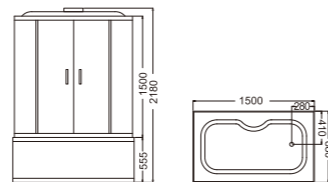

L-514-A
Size:1300x1300x2180/mm

5mm front gray glass, 5mm back coated glass
5毫米前灰玻, 5毫米后镀膜玻璃

FUNCTION

- 1.Glass shower panel 玻璃功能柱
- 2.Sandblasted Al frame 沙银铝材
- 3.No.4 Shower head with light 4号顶喷带灯
- 4.Star light 带星光灯
- 5.No.13 control panel 13号电脑板
- 6.Fan and Speaker 带喇叭和风扇
- 7.Hot and Cold water faucet 冷热水龙头
- 8.Sharp massager 3个背部按摩喷嘴
- 9.No.2 Wheel 2号滑轮
- 10.No.3 Handle 3号拉手
- 11.No.2 glass shelf 2号置物架
- 12.Foot Massager 带足底按摩器
- 13.Hand shower 挂头花洒
- 14.Double drainer 双下水