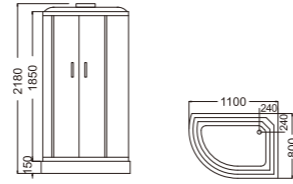

L-505-AS (L)
Size:800x1100x2180/mm
L-506-AS (L)
Size:800x1200x2180/mm

5mm front gray glass, 5mm back coated glass
前5毫米灰玻, 后5毫米离心镀膜

FUNCTION

- 1.Plastic shower panel 塑料功能柱
- 2.Sandblasted Al frame 沙银铝材
- 3.Shower head with light NO. 4号顶喷带灯
- 4.NO.13 Computer panel 13号电脑板
- 5.Fan and Speaker 带喇叭、风扇
- 6.Hot and cold water faucet 冷热水龙头
- 7.Sharp massager 6个背部按摩喷嘴
- 8.NO.2 Wheel 2号滑轮
- 9.NO.3 Handle 3号拉手
- 10.NO.2 glass shelf 2号单层置物架
- 11.Hand shower 挂头花洒
- 12.Foot massager 足底按摩器
- 13.Double drainpipe 双下水

L-505-C (L)
Size:800x1100x2180/mm
L-506-C (L)
Size:800x1200x2180/mm

5mm front gray glass, 5mm back coated glass
5毫米前灰玻, 5毫米后镀膜玻璃

FUNCTION

- 1.Glass shower panel 玻璃功能柱
- 2.Sandblasted Al frame 沙银铝材
- 3.No.4 Shower head with light 4号顶喷带灯
- 4.Star light 带星光灯
- 5.No.13 control panel 13号电脑板
- 6.Fan and Speaker 带喇叭和风扇
- 7.Hot and Cold water faucet 冷热水龙头
- 8.Sharp massager 3个背部按摩喷嘴
- 9.No.2 Wheel 2号滑轮
- 10.No.3 Handle 3号拉手
- 11.No.2 glass shelf 2号置物架
- 12.Foot Massager 带足底按摩器
- 13.Hand shower 挂头花洒
- 14.Single drainer 单下水

L-505-CS (L)
Size:800x1100x2180/mm
L-506-CS (L)
Size:800x1200x2180/mm

5mm front gray glass, 5mm back coated glass
前5毫米灰玻, 后5毫米离心镀膜

FUNCTION

1. Plastic shower panel 塑料功能柱
2. Sandblasted Al frame 沙银铝材
3. Shower head with light NO. 4号顶喷带灯
4. NO.13 Computer panel 13号电脑板
5. Fan and Speaker 带喇叭、风扇
6. Hot and cold water faucet 冷热水龙头
7. Sharp massager 6个背部按摩喷嘴
8. NO.2 Wheel 2号滑轮
9. NO.3 Handle 3号拉手
10. NO.2 glass shelf 2号单层置物架
11. Hand shower 挂头花洒
12. Foot massager 足底按摩器
13. Single drainpipe 单下水
14. with seat 带坐凳