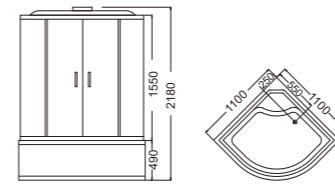

5mm front gray glass, 5mm back coated glass
前5毫米灰玻, 后5毫米离心镀膜

FUNCTION

1. Plastic shower panel 塑料功能柱
2. Sandblasted Al frame 沙银铝材
3. Shower head with light NO. 4号顶喷带灯
4. NO.13 Computer panel 13号电脑板
5. Fan and Speaker 带喇叭、风扇
6. Hot and cold water faucet 冷热水龙头
7. Sharp massager 6个背部按摩喷嘴
8. NO.2 Wheel 2号滑轮
9. NO.3 Handle 3号拉手
10. NO.2 glass shelf 2号单层置物架
11. Hand shower 挂头花洒
12. Foot massager 足底按摩器
13. Single drainpipe 单下水
14. with seat 带坐凳

L-508-AS
Size:1100x1100x2180/mm
L-509-AS
Size:1200x1200x2180/mm

5mm front gray glass, 5mm back coated glass
前5毫米灰玻, 后5毫米离心镀膜

FUNCTION

1. Plastic shower panel 塑料功能柱
2. Sandblasted Al frame 沙银铝材
3. Shower head with light NO. 4号顶喷带灯
4. NO.13 Computer panel 13号电脑板
5. Fan and Speaker 带喇叭、风扇
6. Hot and cold water faucet 冷热水龙头
7. Sharp massager 6个背部按摩喷嘴
8. NO.3 Wheel 3号滑轮
9. NO.3 Handle 3号拉手
10. NO.2 glass shelf 2号单层置物架
11. Hand shower 挂头花洒
12. Foot massager 足底按摩器
13. Double drainpipe 双下水

5mm front gray glass, 5mm back coated glass
前5毫米灰玻, 后5毫米离心镀膜

5mm front gray glass, 5mm back coated glass
前5毫米灰玻, 后5毫米离心镀膜

L-508-A
Size:1100x1100x2180/mm
L-509-A
Size:1200x1200x2180/mm

5mm front gray glass, 5mm back coated glass
前5毫米灰玻, 后5毫米离心镀膜

FUNCTION

1. Glass shower panel 玻璃功能柱
2. Sandblasted Al frame 沙银铝材
3. Shower head with light NO. 4号顶喷带灯
4. NO.13 Computer panel 13号电脑板
5. Fan and Speaker 带喇叭、风扇
6. Star lamp 带星光灯
7. Hot and cold water faucet 冷热水龙头
8. Sharp massager 3个背部按摩喷嘴
9. NO.3 Wheel 3号滑轮
10. NO.3 Handle 3号拉手
11. NO.2 glass shelf 2号单层置物架
12. Hand shower 挂头花洒
13. Foot massager 足底按摩器
14. Double drainpipe 双下水