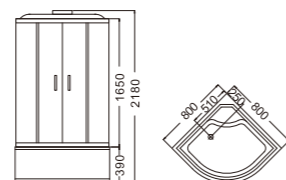

L-500-C
Size:800x800x2180/mm

5mm front gray glass, 5mm back coated glass
前5毫米灰玻, 后5毫米离心镀膜