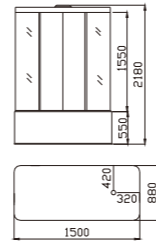

FUNCTION

- 1.NO.5 Shower head 5号顶喷
- 2.Electronic circular lamp 电子环形灯
- 3.Fan 风扇
- 4.Speaker 喇叭
- 5.No.1 Computer panel 1号电脑板
- 6.Hot and cold water faucet 冷热水龙头
- 7.Sharp massager 针刺喷头
- 8.NO.2 glass shelf 2号单层置物架
- 9.Movable hand shower 移动花洒
- 10.Star lamp 星光灯
11. Soap box 1号皂液器
12. Foot massager 足底按摩器
- 13.No.7 Pillow 7号枕头
14. Leather seat 皮坐凳
- 15.Double drainpipe 双下水
- 16.NO.2 Wheel 2号滑轮